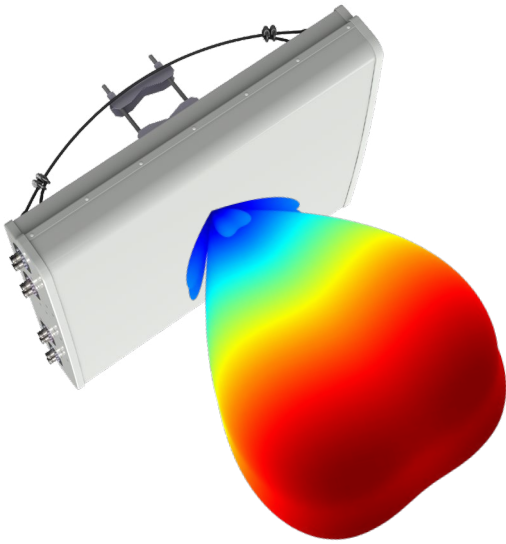

Alpha Wireless has the 5G Antennas You Need When You Need Them

Everyone is talking about upgrading from 4G to 5G. But when you're talking sports or entertainment, you're talking about a season or event that starts on a specific date. If you're not ready, you have unhappy fans. Alpha Wireless designs and manufactures our own antennas, so we deliver with the speed you need to reach your goal.

Our AW3935 5G Stadium Antenna is designed to support sectional grid seating and deliver excellent coverage and capacity. This antenna carves out rectangular radiation patterns with a flattop main beam and steep roll-offs. The unique pattern profile delivers uniform coverage to every seat in a section without bleeding into the next.

Our cell sectorization technology allows for frequency reuse with multiple channels supporting 4G and 5G networks, enabling operators to optimize for the high-capacity stadium environment.

Your Antenna Partner

Alpha Wireless has been designing, manufacturing and delivering high-performance antennas for more than 15 years, with more than 1.5 million antennas installed worldwide. We are collaborative, innovative and ready to deliver the antennas you need.

If none of our core products support the frequencies you need, we'll design one that does, whiteboard to prototype in 90 days. When time is of the essence, a mistake can set you back. Rely on our expertise to get the project done right and on time for your stadium or venue.

Benefits

- Well-defined rectangular beam patterns provide uniform coverage in sectional grid seating with minimal sector-to-sector overlap
- Focused radiation allows cell sectorization with frequency reuse for maximum capacity
- High effectiveness in stadiums, venues and macro hotspot applications
- 4T4R MIMO supports multiple 4G LTE and 5G frequency bands
- Compact antenna form factor
- Lightweight
- Fast delivery

Features

- Mid-band supports 1.7, 1.8, 1.9, 2.0, 2.1, 2.3, and 2.6 GHz
- High-band supports 3.4, 3.5, 3.6, 3.7, 3.8, 4.0, and 4.2 GHz
- 4x4 MIMO for mid-band
- 4x4 MIMO for high-band
- Symmetric horizontal and vertical 3dB beamwidth of 50°
- Compact 34"x34"x6" form factor with a weight under 62 lbs (28kg)
- Contact the Alpha Wireless team about 2x2 MIMO Low Band options for 700, 800, and 900 MHz